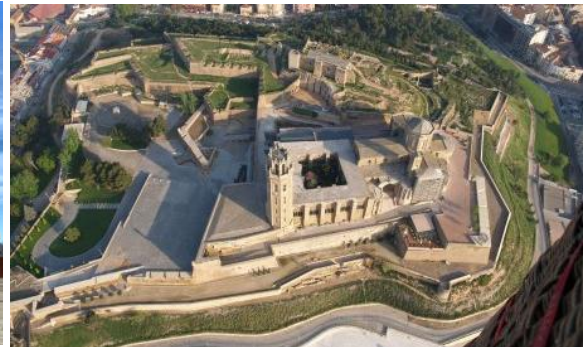

Lleida has 14 great hotels that equal 2300 hotel places. In all the region, 9 great hotels are added to the 14 ones in the city.