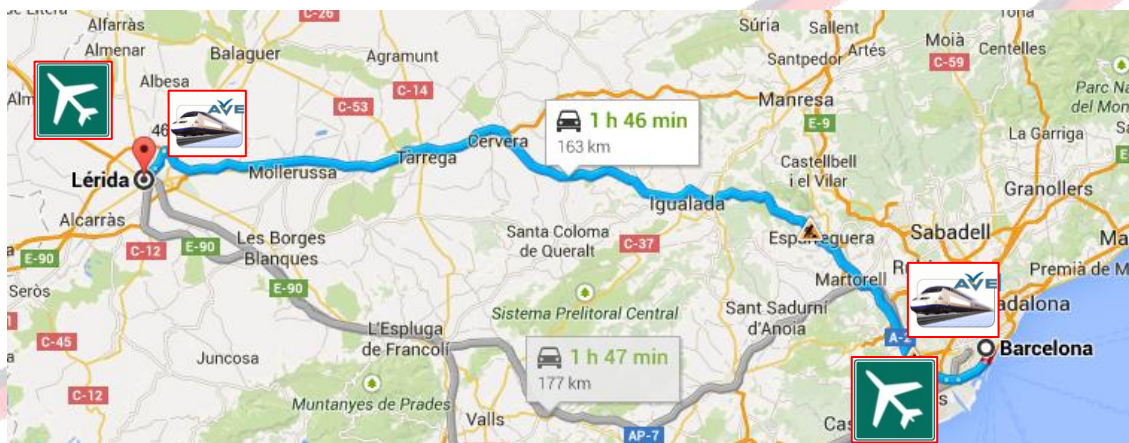

Lleida is one of the province capital cities in Catalonia, Spain. It has about 140.000 inhabitants and it's at 160 km far from Barcelona and at 460 km far from Madrid.

Lleida has an airport, an AVE (high-speed trains) station and a bus station.

Contrada Ferrini, 22 -63837

Falerone (FM) Italy

E-mail: firscipa@rollersports.org

LLEIDA-PIRINEUS AVE STATION

The city is located at Segre's bank, the most important Ebro's tributary, and it has a great history. Since Bronze Age to nowadays, Lleida has been a strategically very interesting city for its exceptional location between the centre of the peninsula and the Mediterranean Sea.